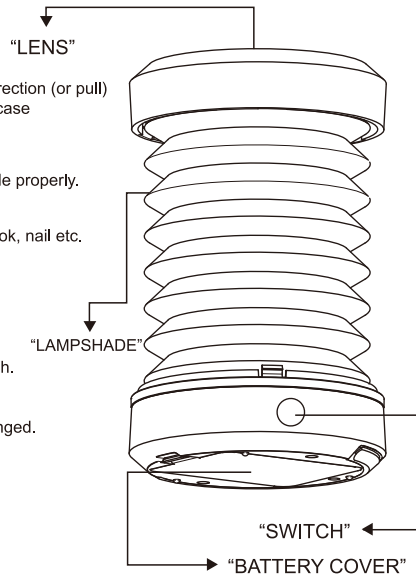

Cautions

- Don't point at eyes directly so as not to hurt the eyes.
- Pay attention to the holding gesture when cranking which can protect your finger and nail from hurting. Keep rotating steadily.
- Do not place this product in which temperature or humidity is high. Do not drop or hit this product.
- Be careful to use lampshade, don't spread too much.
- We do not give notice again if the parameter of this product changed.
- We reserve the final right to interpret this product.