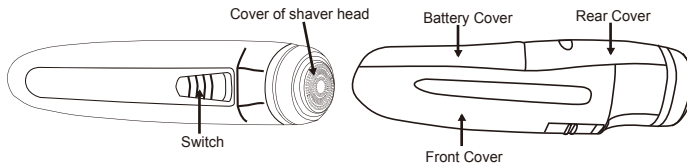

**Working principle:**

This product adopts one DC 1.5V AA battery to supply power for the motor. Through the push switch to realize the shaving function.

**Features:**

1. Distinctive shaver head design: floating shaver head designed, cling to different kinds of face and can shave thoroughly, clear the whiskers more thoroughly.
2. Perfect combination, light weight and high efficiency.
3. Delicate appearance, long lifespan and convenient to carry and use.

**Main Technical Parameters:**

Shaving time of one 1.5V AA battery: 180 - 280 mins

**Main parts life-span**

The whole unit	≥5 Years
The plastic part	≥5 Years

**Size and Weight**

Product size	32mm×28mm×113mm
Product weight	36g

**Others:**

Specification of built-in battery	1.5V AA battery
-----------------------------------	-----------------

**Operation Method:**

1. Remove the protective cover, push the switch up to shave.
2. To get the best shaving effect, please tauten skin, so that keep the beard straight, then to reverse slow-moving in the direction of beard growth.
3. The shaving effect will be the best when the face is dry, so please shave before or some time after the face washing. Your skin may take some time to adapt to the shaving system.
4. Push the switch down to turn off the shave, and put on the protective cover to avoid damage.
5. Don't use it in case that shaver head is damaged, as it may hurt your skin.