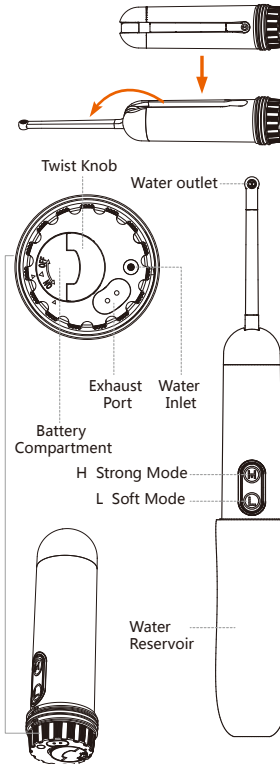

HANDY CARE BIDET

H: Strong Mode L: Soft Mode

Clean when & where you need.
Strong and Soft Mode, Swift Mode as you need

Waterpipe Port 180° adjustment for complete cleaning

1 minute automatically shut down, Energy Saving

Waterproof IPX6, easily clean and clear itself

Usage instructions:

Turn and draw bidet body from water reservoir; Fill with clean water (145ml), Fixed the bidet body with water reservoir
Open waterpipe in a proper way Starting the Strong or Soft mode after 3 seconds press power. Clean the bidet body after using.

Function

Technical Specifications:

Size	Φ47 X 156mm
Weight	215g
Reservoir Volume	145mL
Run Time(Soft Mode)	≥ 180 Times
Displacement(Soft Mode)	145mL/Minute
Run Time(Strong Mode)	≥ 120 Times
Displacement(Strong Mode)	300mL/Minute
Waterproof	IPX6
Noise	≤65dB
Working Output Current	< 200ma
Motor	DC 3.0V YYP370-3C2
Power Source	2 x AAA Battery
Working Mode	L Soft Mode-H Strong Mode